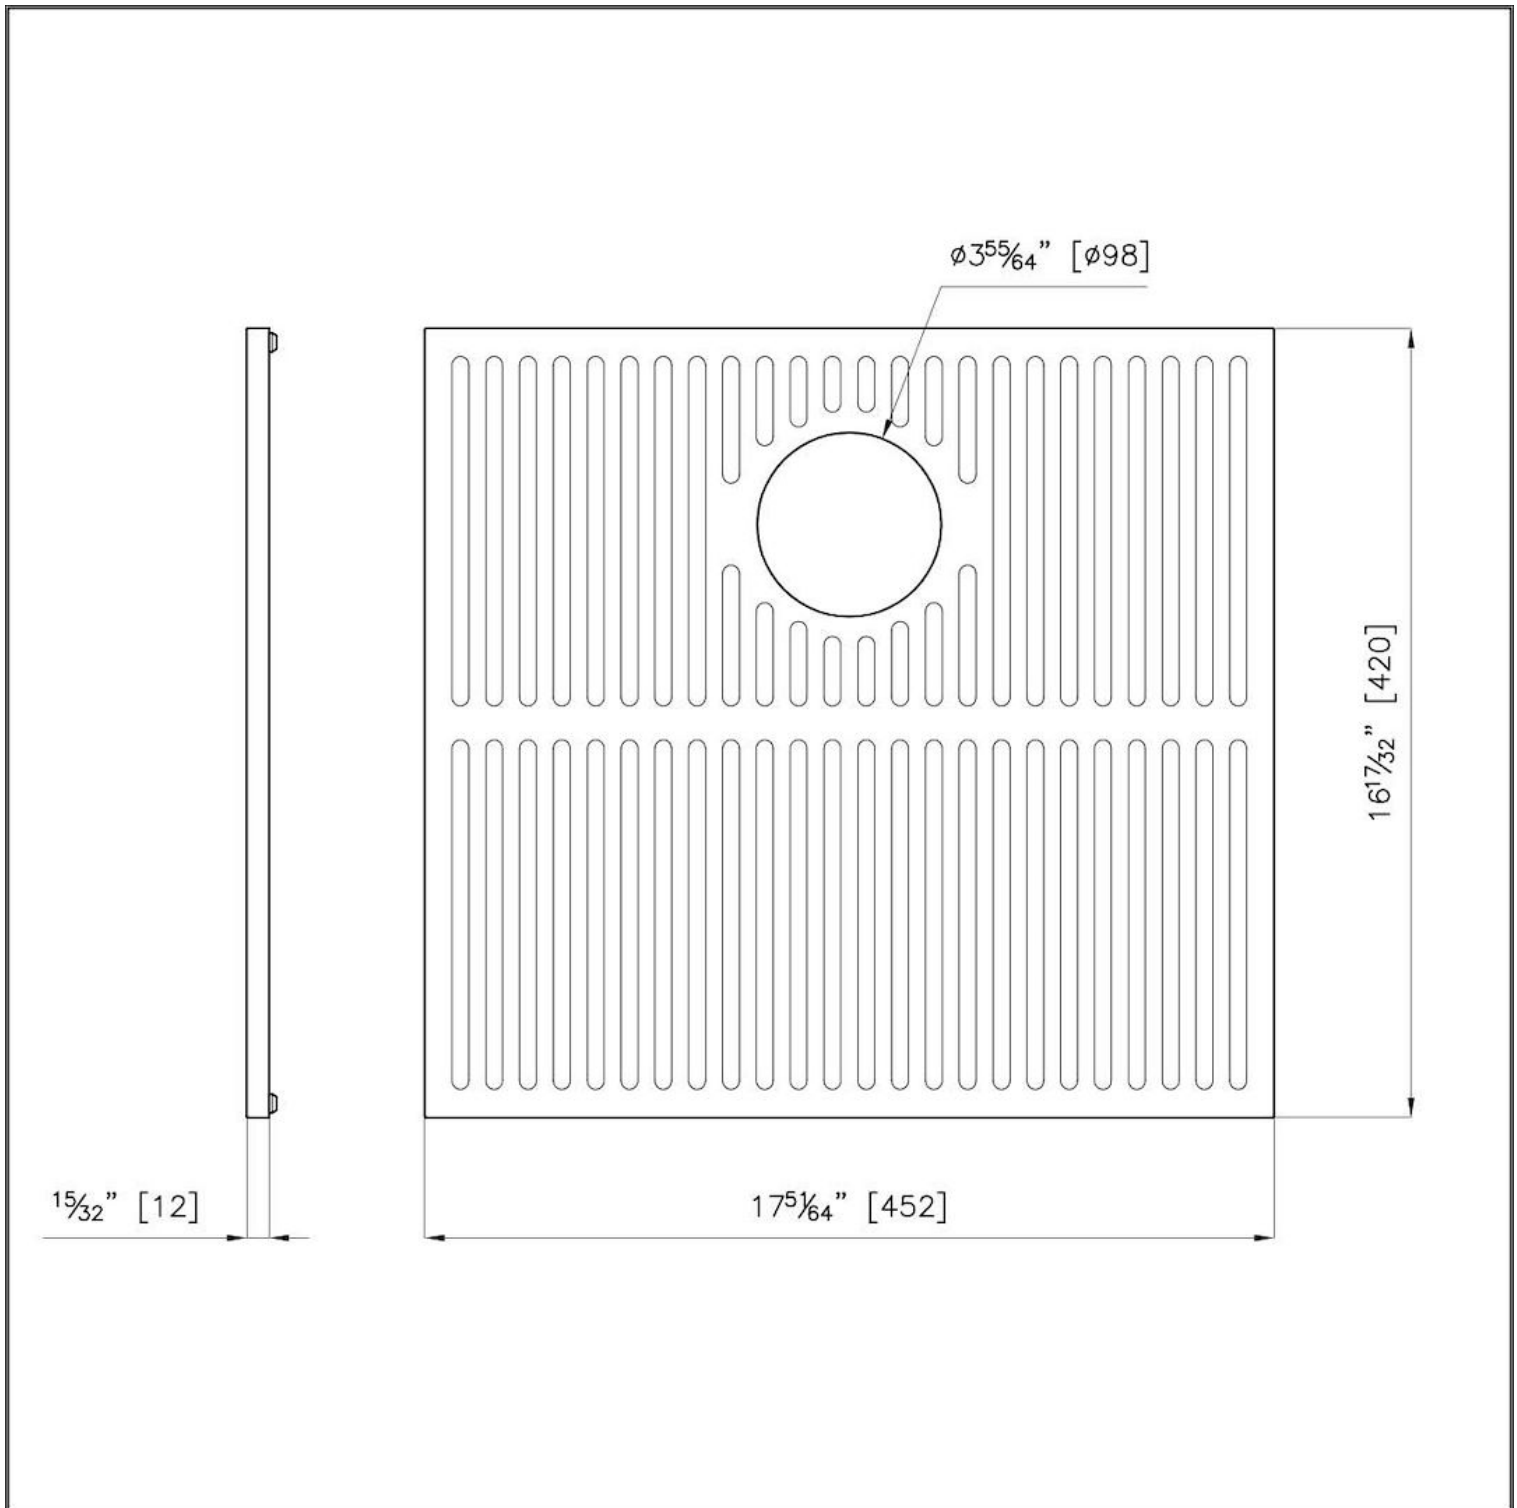

## Canova Black grid

Accessories

Code: 8100 605

### DETAILS

Material Foster Black Composit

---

Sink accessories Grid

---

Dimensions 45,2x42 cm  
17 5/6" x 16 17/32"

---

## RECOMMENDED PAIRINGS

**Sink Canova 19" x 20" – U/M**  
1336 660

**Sink Canova 26" x 20" – U/M**  
1338 660

**Sink Canova 32" x 20" – U/M**  
1337 660

**Sink Canova 35" x 20" – U/M**  
1339 660

**Sink Canova 38" x 20" – U/M**  
1340 660